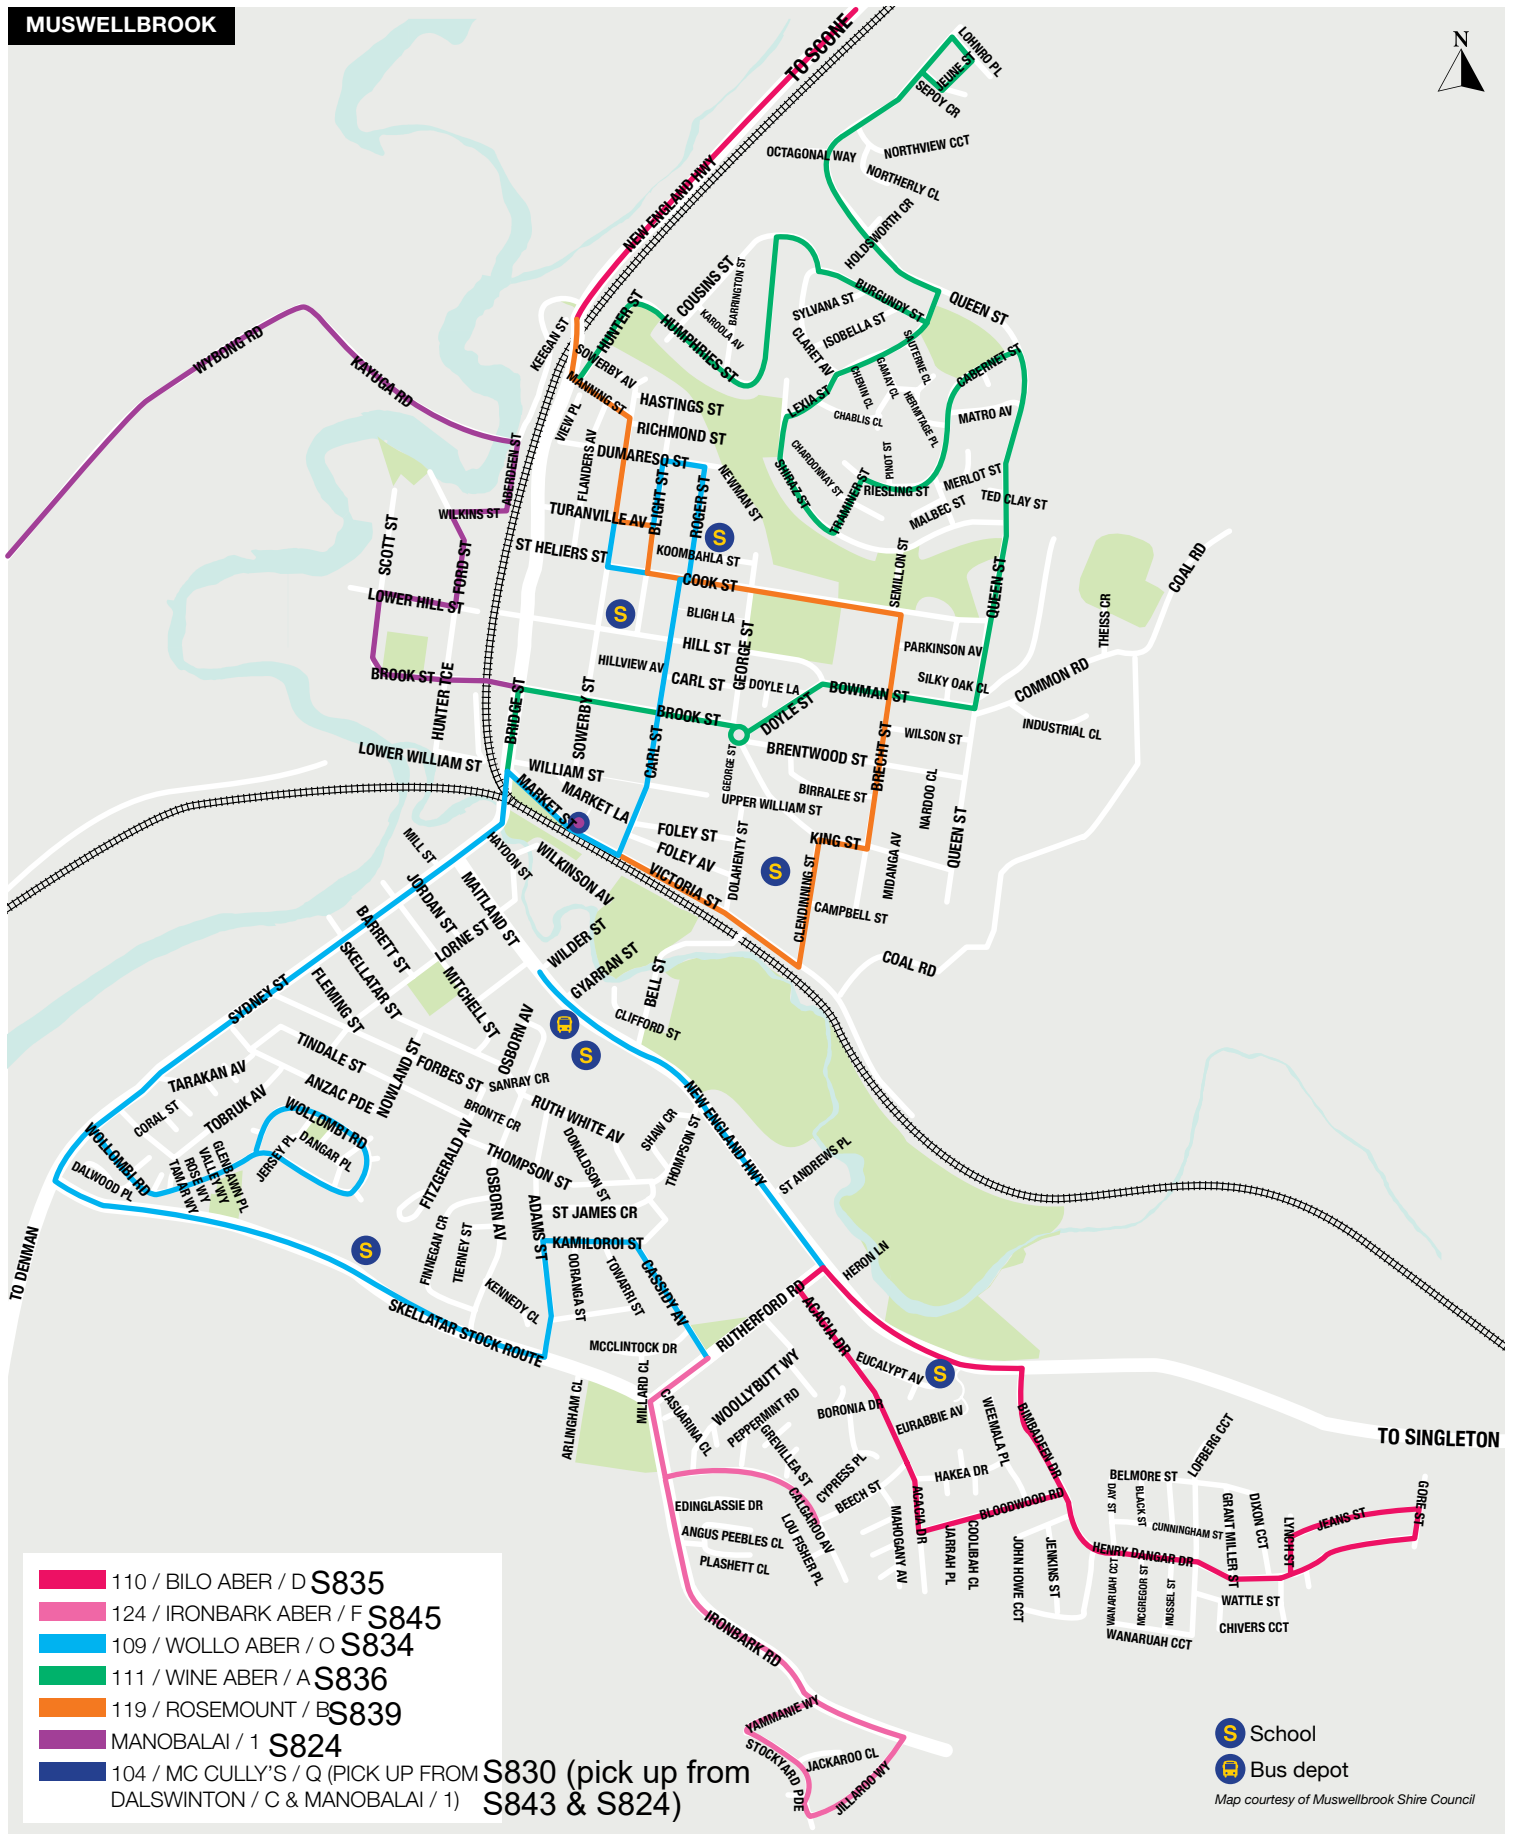

Morning St Joseph's High, Aberdeen Public

MUSWELLBROOK

Afternoon **St Joseph's High, Aberdeen Public**

MUSWELLBROOK